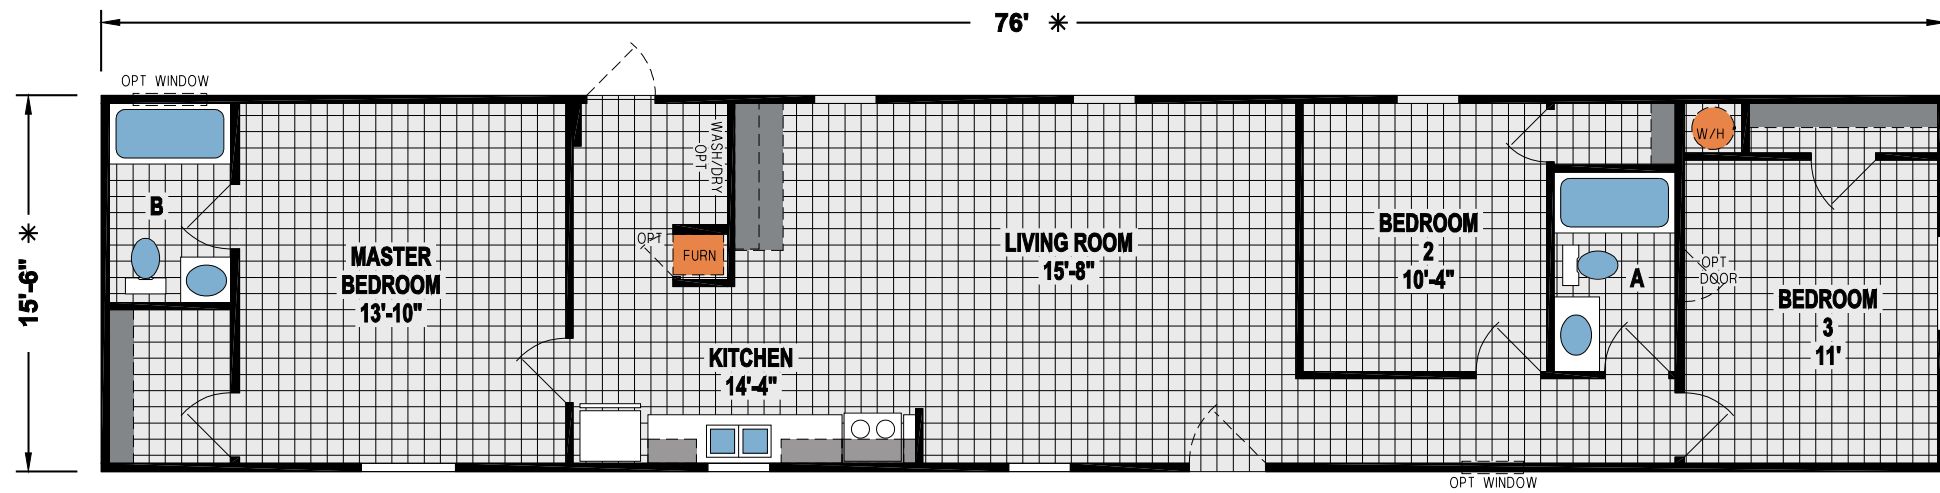

EXPRESS SERIES

EXPRESS SERIES

14', 16' & 28' HOMES

The Express Series has been designed to reflect the needs of families through high-end craftsmanship and quality — with affordable amenities and distinctive design details.

EXPRESS
B136A

3 BED-2 BATH
880 SQ.FT.

EXPRESS
B211A A

3 BED-2 BATH
1026 SQ.FT.

**EXPRESS
B985P**

**3 BED-2 BATH
1352 SQ.FT.**

Shown with Optional Exterior

SKYLINE®