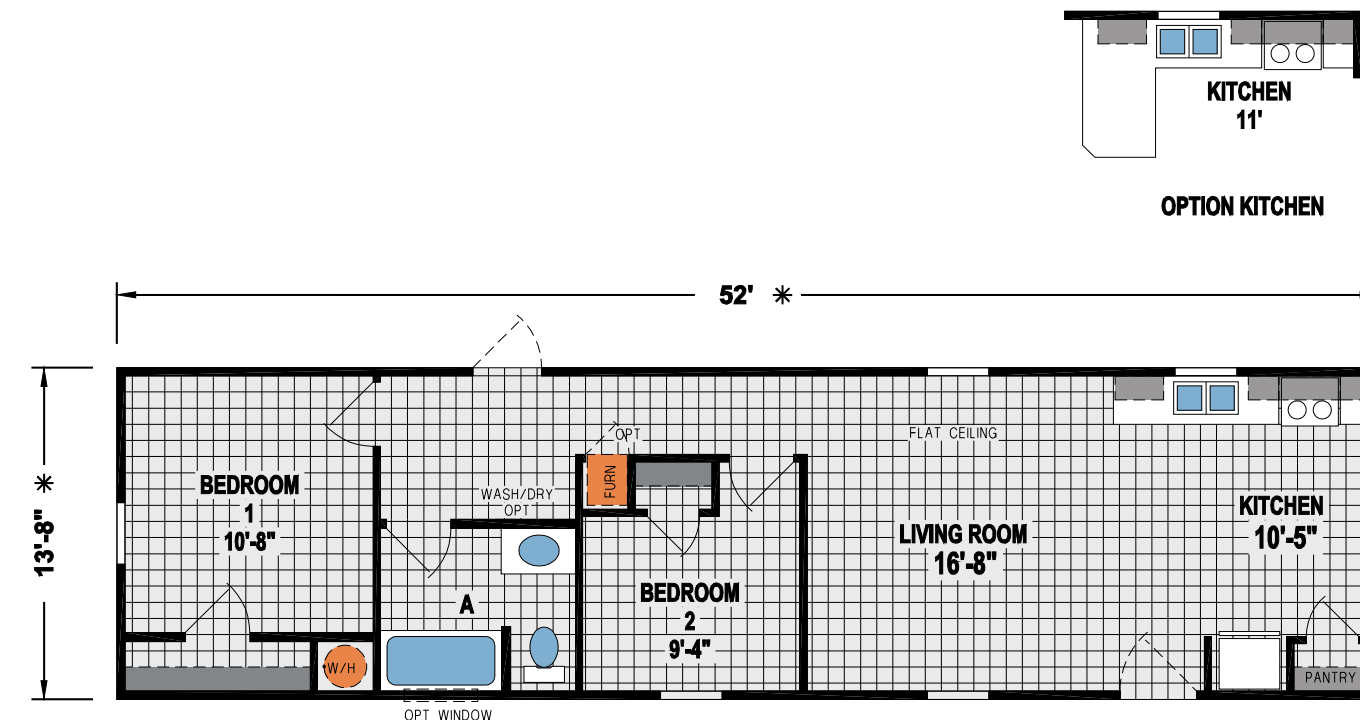

EXPRESS SERIES

EXPRESS SERIES

14', 16' & 28' HOMES

The Express Series has been designed to reflect the needs of families through high-end craftsmanship and quality — with affordable amenities and distinctive design details.

EXPRESS
B136A

3 BED-2 BATH
880 SQ.FT.

EXPRESS
B211A A

3 BED-2 BATH
1026 SQ.FT.

**EXPRESS
B985P**

**3 BED-2 BATH
1352 SQ.FT.**

Shown with Optional Exterior

SKYLINE®