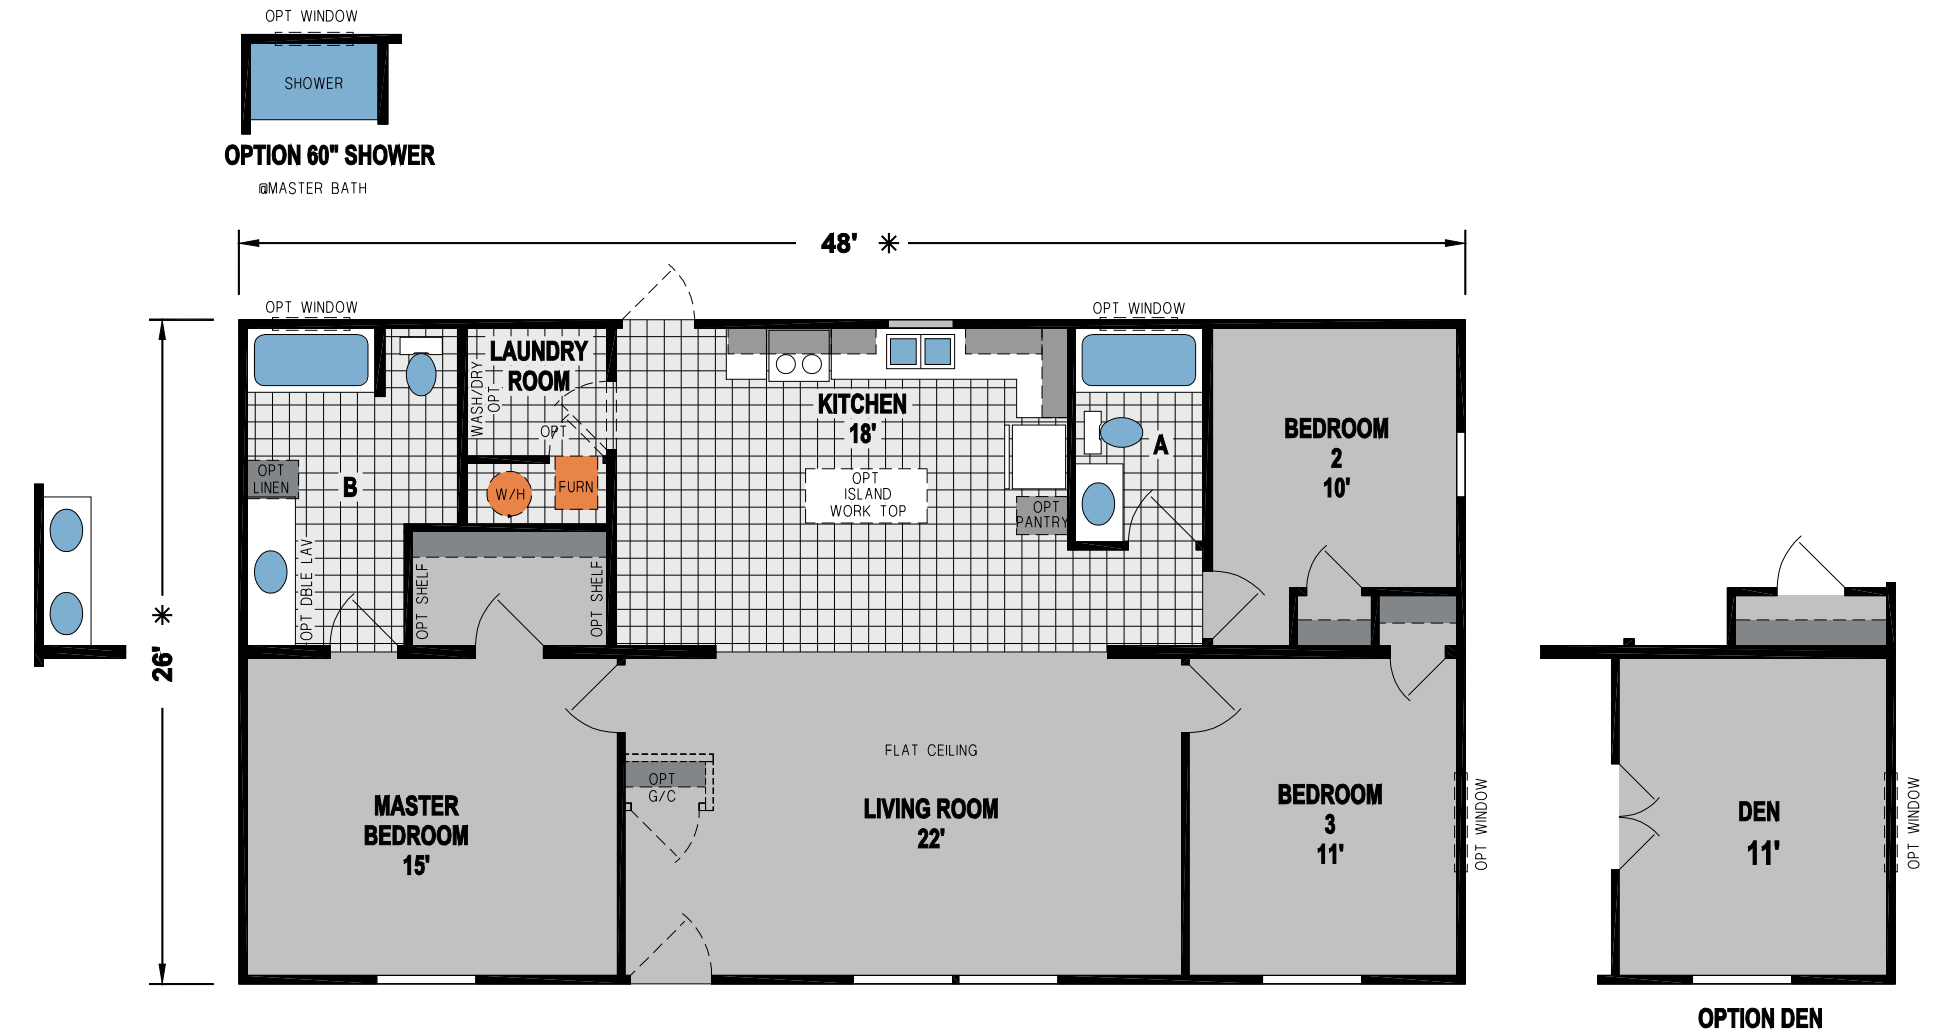

EXPRESS SERIES

EXPRESS SERIES

14', 16' & 28' HOMES

The Express Series has been designed to reflect the needs of families through high-end craftsmanship and quality — with affordable amenities and distinctive design details.

EXPRESS
B136A

3 BED-2 BATH
880 SQ.FT.

EXPRESS
B211A A

3 BED-2 BATH
1026 SQ.FT.

**EXPRESS
B985P**

**3 BED-2 BATH
1352 SQ.FT.**

Shown with Optional Exterior

SKYLINE®