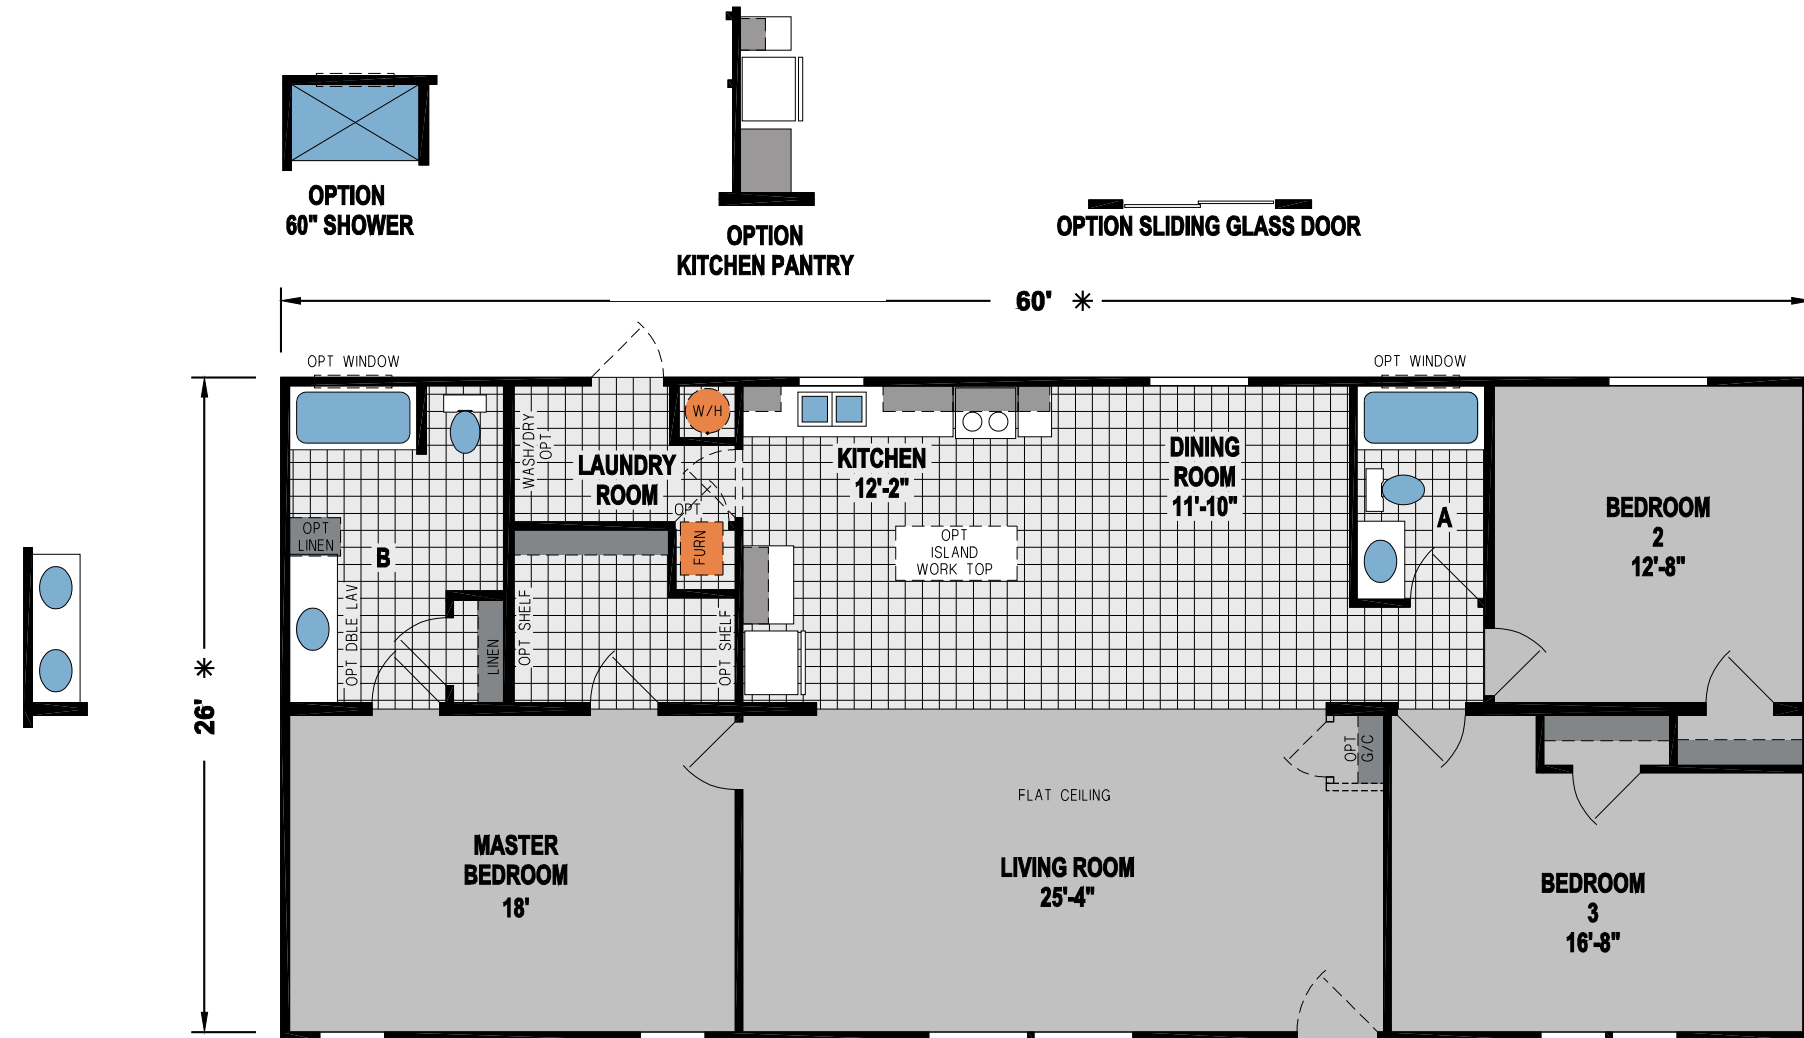

EXPRESS SERIES

EXPRESS SERIES

14', 16' & 28' HOMES

The Express Series has been designed to reflect the needs of families through high-end craftsmanship and quality — with affordable amenities and distinctive design details.

EXPRESS
B136A

3 BED-2 BATH
880 SQ.FT.

EXPRESS
B211A A

3 BED-2 BATH
1026 SQ.FT.

**EXPRESS
B985P**

**3 BED-2 BATH
1352 SQ.FT.**

Shown with Optional Exterior

SKYLINE®