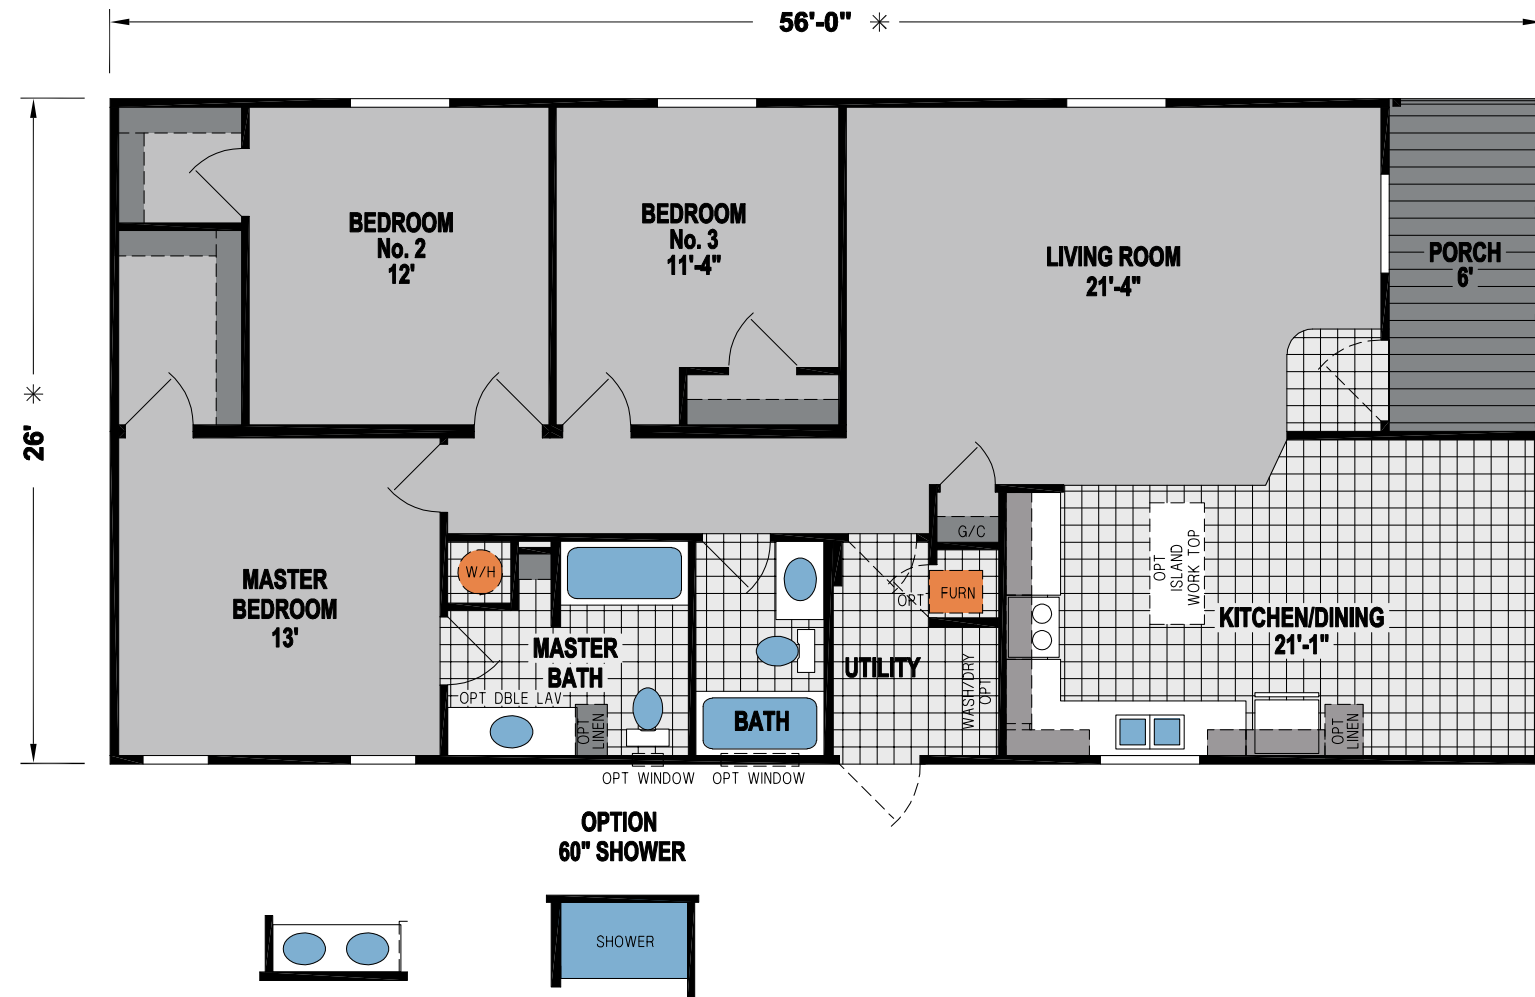

EXPRESS SERIES

EXPRESS SERIES

14', 16' & 28' HOMES

The Express Series has been designed to reflect the needs of families through high-end craftsmanship and quality — with affordable amenities and distinctive design details.

EXPRESS
B136A

3 BED-2 BATH
880 SQ.FT.

EXPRESS
B211A A

3 BED-2 BATH
1026 SQ.FT.

**EXPRESS
B985P**

**3 BED-2 BATH
1352 SQ.FT.**

Shown with Optional Exterior

SKYLINE®