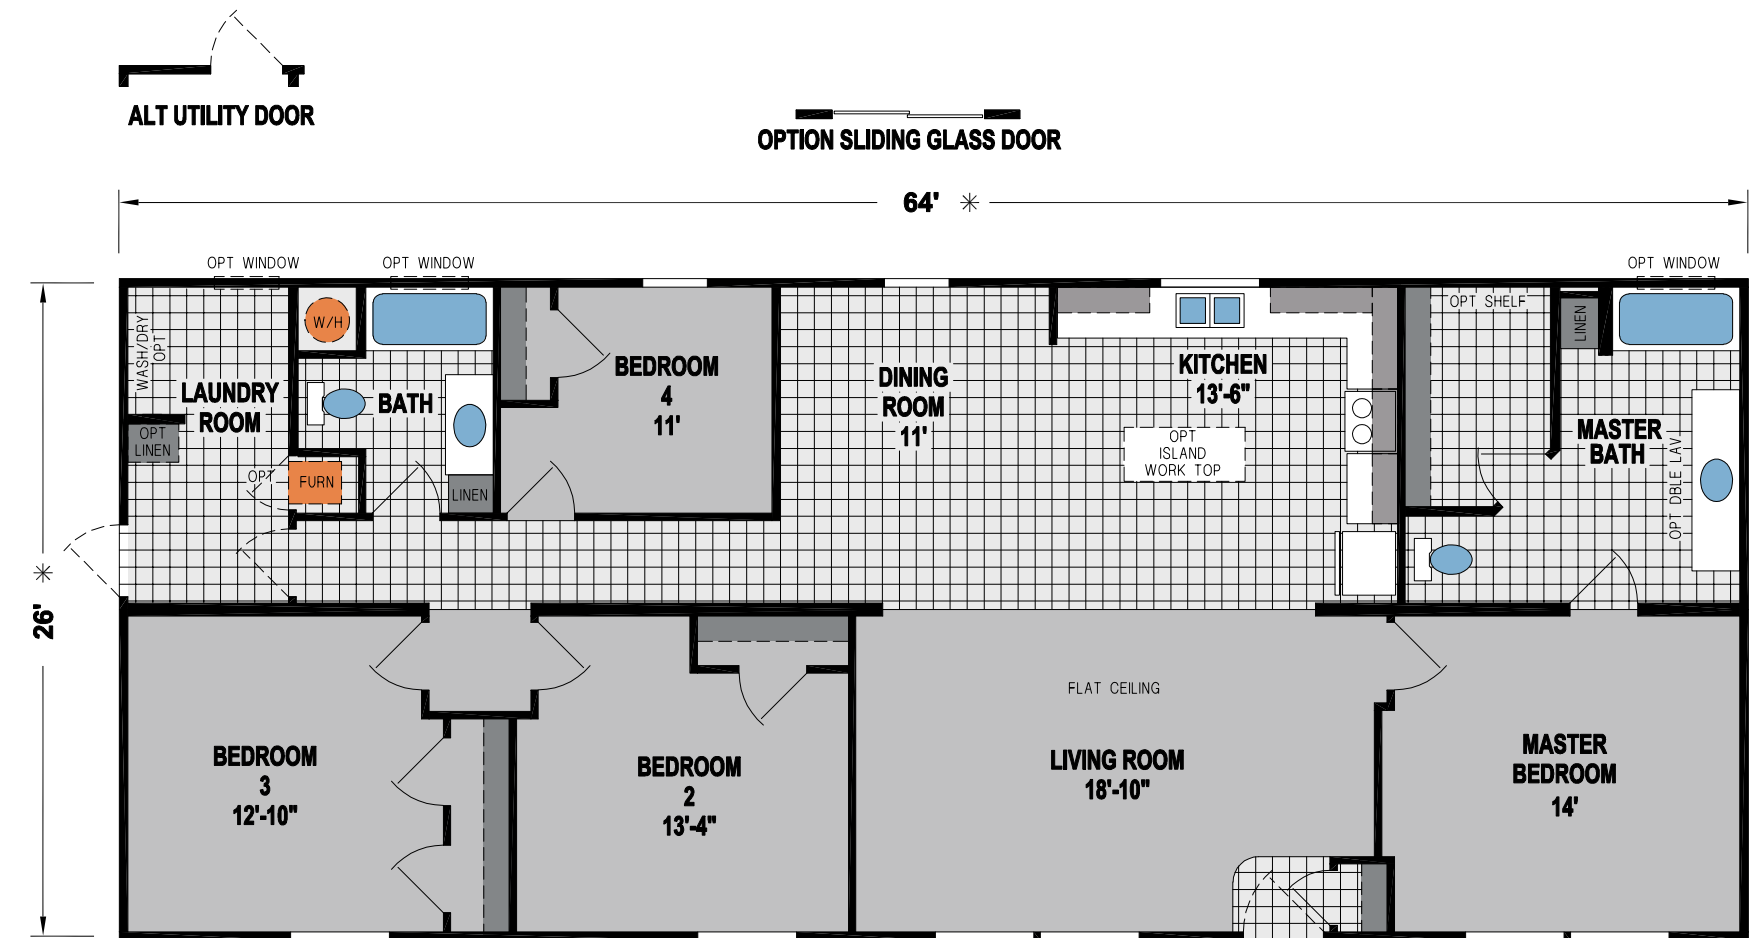

EXPRESS SERIES

EXPRESS SERIES

14', 16' & 28' HOMES

The Express Series has been designed to reflect the needs of families through high-end craftsmanship and quality — with affordable amenities and distinctive design details.

EXPRESS
B136A

3 BED-2 BATH
880 SQ.FT.

EXPRESS
B211A A

3 BED-2 BATH
1026 SQ.FT.

**EXPRESS
B985P**

**3 BED-2 BATH
1352 SQ.FT.**

Shown with Optional Exterior

SKYLINE®