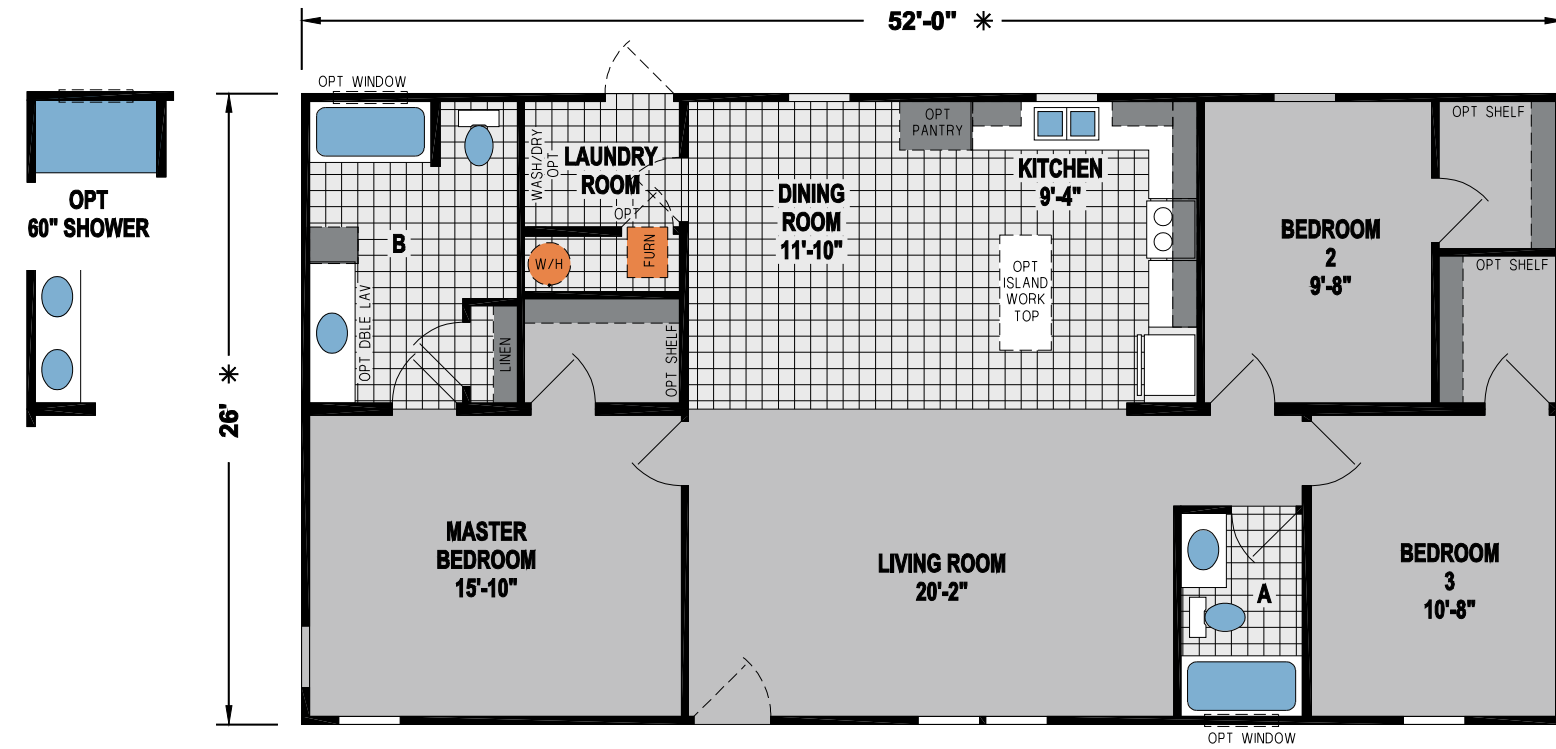

EXPRESS SERIES

EXPRESS SERIES

14', 16' & 28' HOMES

The Express Series has been designed to reflect the needs of families through high-end craftsmanship and quality — with affordable amenities and distinctive design details.

EXPRESS
B136A

3 BED-2 BATH
880 SQ.FT.

EXPRESS
B211A A

3 BED-2 BATH
1026 SQ.FT.

**EXPRESS
B985P**

**3 BED-2 BATH
1352 SQ.FT.**

Shown with Optional Exterior

SKYLINE®