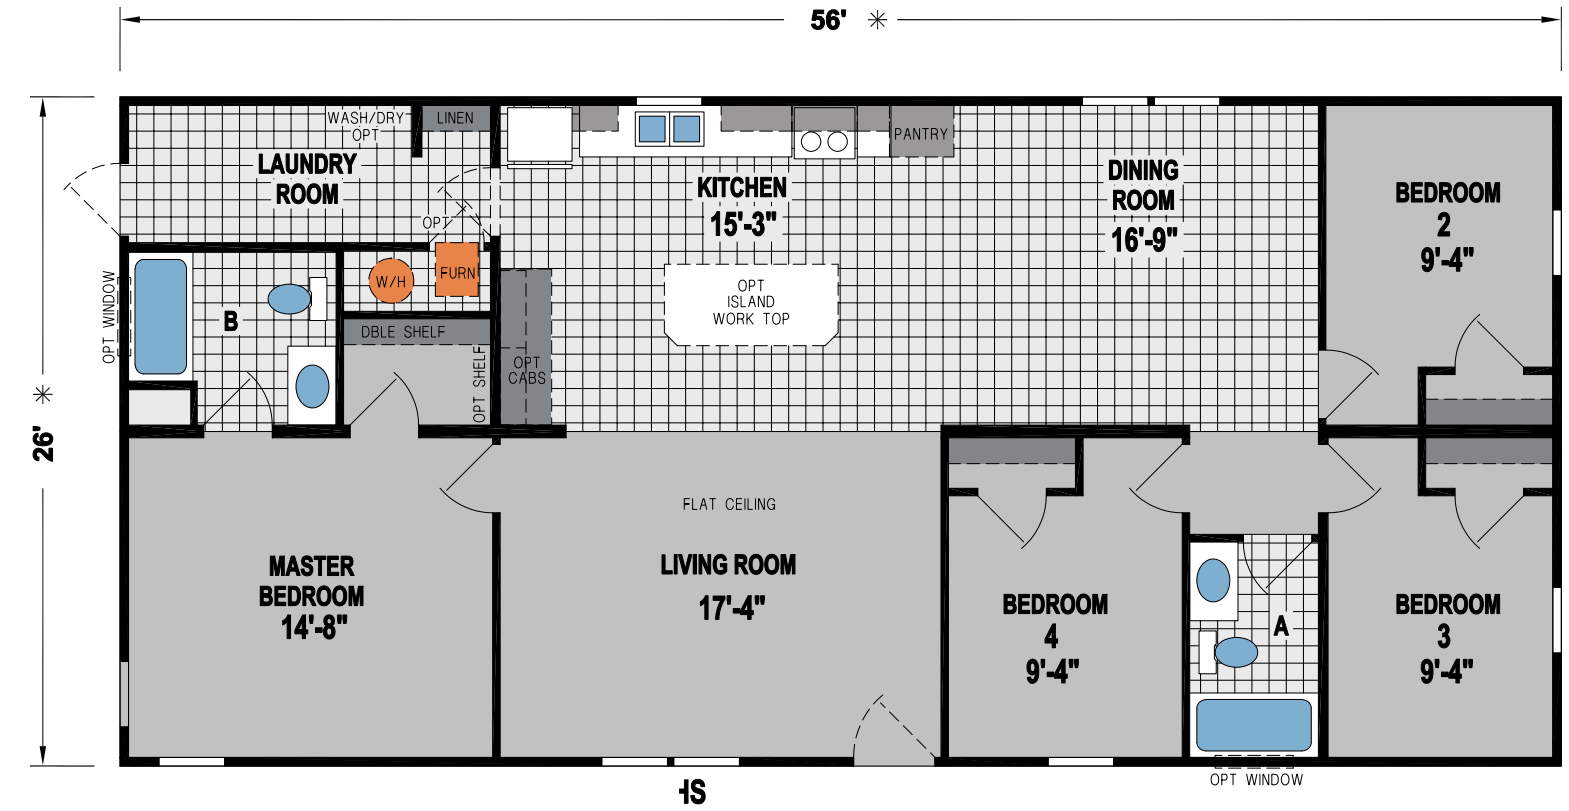

EXPRESS SERIES

EXPRESS SERIES

14', 16' & 28' HOMES

The Express Series has been designed to reflect the needs of families through high-end craftsmanship and quality — with affordable amenities and distinctive design details.

EXPRESS
B136A

3 BED-2 BATH
880 SQ.FT.

EXPRESS
B211A A

3 BED-2 BATH
1026 SQ.FT.

**EXPRESS
B985P**

**3 BED-2 BATH
1352 SQ.FT.**

Shown with Optional Exterior

SKYLINE®