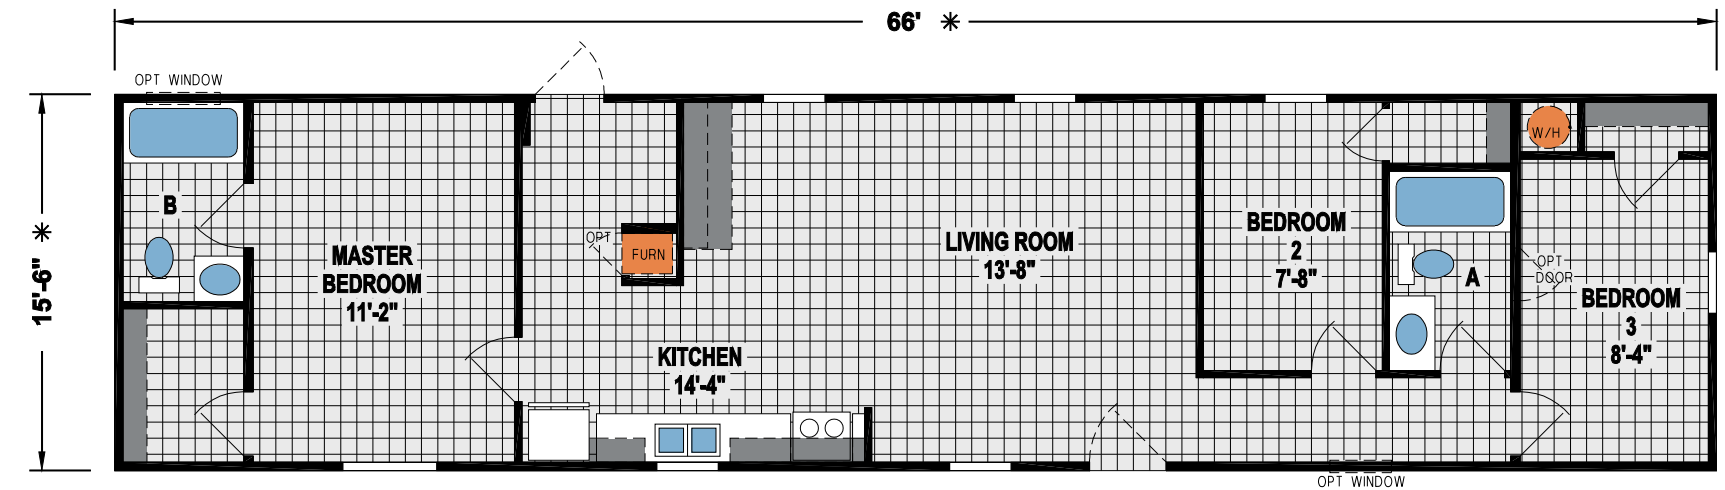

EXPRESS SERIES

EXPRESS SERIES

14', 16' & 28' HOMES

The Express Series has been designed to reflect the needs of families through high-end craftsmanship and quality — with affordable amenities and distinctive design details.

EXPRESS
B136A

3 BED-2 BATH
880 SQ.FT.

EXPRESS
B211A A

3 BED-2 BATH
1026 SQ.FT.

**EXPRESS
B985P**

**3 BED-2 BATH
1352 SQ.FT.**

Shown with Optional Exterior

SKYLINE®