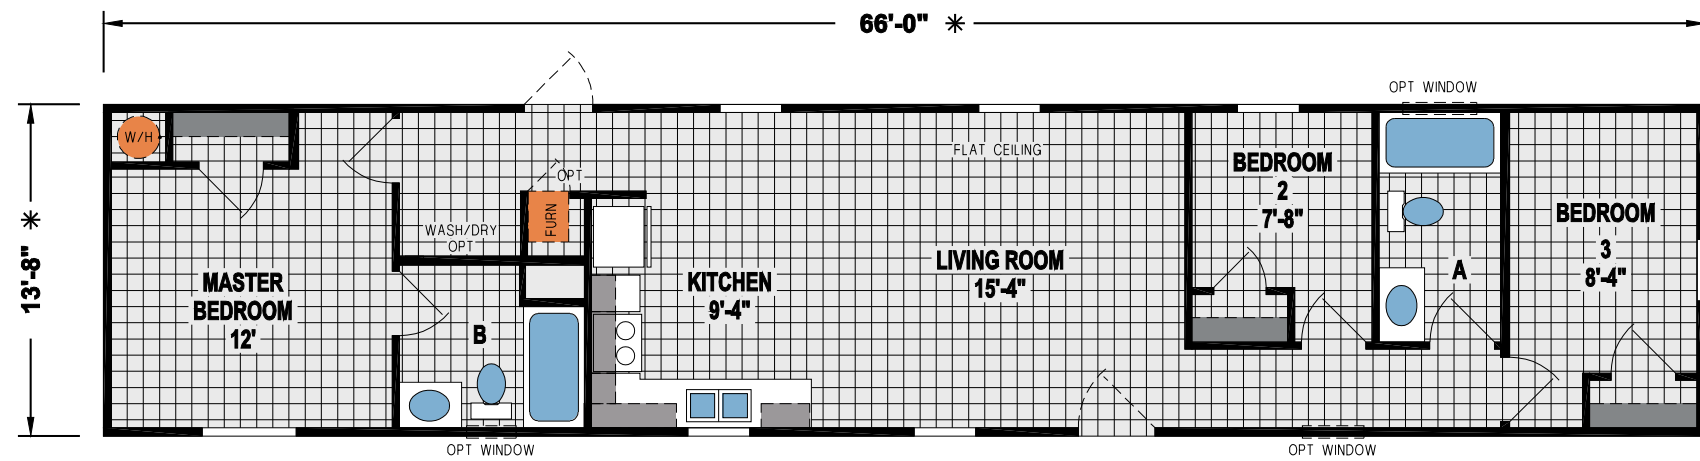

EXPRESS SERIES

EXPRESS SERIES

14', 16' & 28' HOMES

The Express Series has been designed to reflect the needs of families through high-end craftsmanship and quality — with affordable amenities and distinctive design details.

EXPRESS
B136A

3 BED-2 BATH
880 SQ.FT.

EXPRESS
B211A A

3 BED-2 BATH
1026 SQ.FT.

**EXPRESS
B985P**

**3 BED-2 BATH
1352 SQ.FT.**

Shown with Optional Exterior

SKYLINE®